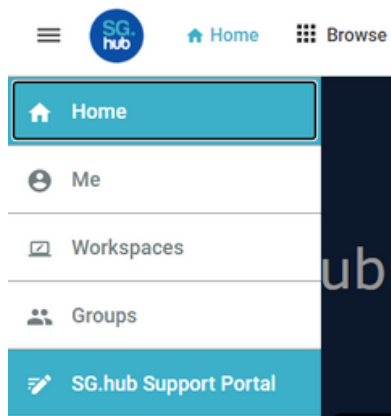

Accessing the SG.hub

Powered by

SBX

Join us online!

1. Visit <https://sghub.sabacloud.com/>
2. Enter your **email address** and the temporary password **Welcome123!**
3. Learn more about what you can do in the site by going to the **SG.hub Support Portal**